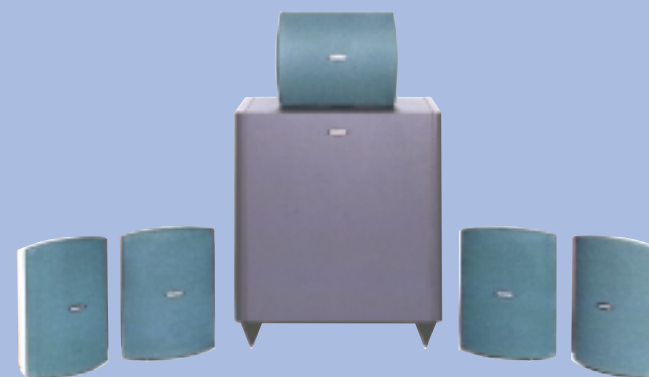

Specifications

	AVS101	AVC102	S8 Sub
Type	2 way closed box	2 way closed box	Single driver bass reflex
Drive Unit Array	14 mm (0.5 in.) HF 88 mm (3.5 in.) bass driver	14 mm (0.5 in.) HF 88 mm (3.5 in.) bass driver	210 mm (8.0 in.) PP-coated
Frequency Response (± 2dB)	100 Hz - 20 kHz	100 Hz - 20 kHz	35 Hz - 150 Hz
Amplifier Requirement	10 - 50 Watts	10 - 50 Watts	100 Watts built-in
Sensitivity (2.83V/1m)	90 dB	90 dB	N/A
Impedance	8 Ohm	8 Ohm	N/A
Magnetic Shielding	Yes	Yes	Yes
Weight	1.4 kg (3.1 lbs)	1.4 kg (3.1 lbs)	11.5 kg (25.3 lbs)
Dimensions (H x W x D)	200 x 150 x 90 mm 7.9 x 5.9 x 3.5 in.	150 x 200 x 90 mm 5.9 x 7.9 x 3.5 in.	370 x 320 x 320 mm 14.6 x 12.6 x 12.6 in.
Finish	Pearl white / green Video grey / black	Pearl white / green Video grey / black	Metallic Charcoal

New dimensions

A full 5.1 system (four identical satellite speakers, a centre channel and a serious subwoofer) in one pack, AVP100 creates a spacious and intricate sound stage in real rooms. Your room.

Unlike many others in the price range, each satellite speaker has two drivers: a high performance hard dome tweeter and a separate bass/midrange cone. So voices sound incredibly real. Music moves you like never before. And with its own on board 100 Watt power amp, the downfiring subwoofer delivers the big, well-defined bass you need for heavyweight special effects. Magnetically shielded to avoid interfering with other electronics, it's a system that punches way beyond its size.

A new world of enjoyment

Designed from the start by expert acoustic engineers to get the most out of digital home entertainment formats, AVP100 makes you realise what you've been missing.

As a two-way sealed box design, it plays loud and it plays true - and unlike the usual boring boxes, it looks as good as it sounds. The technology is sensational because it heightens your senses. It gets to your nerve endings and makes your heart soar. The sense of involvement is breathtaking.