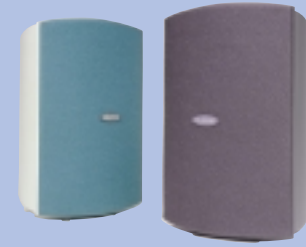

AVS101

AVC102

S8 Sub

Sound that surrounds

There's ordinary sound. And there's sound that takes you out of yourself - breathtaking, hair-raising, spine-tingling.

If that's what you want, it makes sense to go to people who've been making great speakers for a lifetime like Celestion. Listen to our new AVP100 system and you'll immediately see what a massive difference it makes. Suddenly you hear details you never knew existed, even on your favourite tracks. With movies - especially on DVD - the atmosphere instantly engulfs you. You're right there, with the action on screen.

New dimensions

A full 5.1 system (four identical satellite speakers, a centre channel and a serious subwoofer) in one pack, AVP100 creates a spacious and intricate sound stage in real rooms. Your room.

Unlike many others in the price range, each satellite speaker has two drivers: a high performance hard dome tweeter and a separate bass/midrange cone. So voices sound incredibly real. Music moves you like never before. And with its own on board 100 Watt power amp, the downfiring subwoofer delivers the big, well-defined bass you need for heavyweight special effects. Magnetically shielded to avoid interfering with other electronics, it's a system that punches way beyond its size.

A new world of enjoyment

Designed from the start by expert acoustic engineers to get the most out of digital home entertainment formats, AVP100 makes you realise what you've been missing.

As a two-way sealed box design, it plays loud and it plays true - and unlike the usual boring boxes, it looks as good as it sounds. The technology is sensational because it heightens your senses. It gets to your nerve endings and makes your heart soar. The sense of involvement is breathtaking.